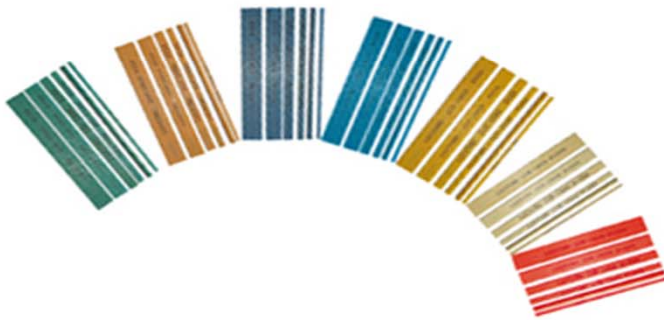

# LV Powerful Ceramic Fiber Stone

## FEATURES & SPECIFICATIONS

☆ Lasting stands for high quality fiber stone, making a crystalline structure of the fibers to homogenous and perfect surface treatment, and providing the highest breakpoint due to the high controlled bonding of fibers.

### Grit size & color code :

Grit size	#120	#220	#400	#600	#800	#1000	#1200
Color	Green	Orange	Navy Blue	Blue	Yellow	Wood	Red

### 規格 / Specifications:

T x W (ØD)	Grit size & Order No.						
	#120	#220	#400	#600	#800	#1000	#1200
(ØD x L)							
1 x 2 x 100	JLG-1002	JLO-1002	JLB-1002	JLN-1002	JLY-1002	JLW-1002	JLR-1002
1 x 4 x 100	JLG-1004	JLO-1004	JLB-1004	JLN-1004	JLY-1004	JLW-1004	JLR-1004
1 x 6 x 100	JLG-1006	JLO-1006	JLB-1006	JLN-1006	JLY-1006	JLW-1006	JLR-1006
1 x 10 x 100	JLG-1010	JLO-1010	JLB-1010	JLN-1010	JLY-1010	JLW-1010	JLR-1010
1 x 13 x 100	JLG-1013	JLO-1013	JLB-1013	JLN-1013	JLY-1013	JLW-1013	JLR-1013
Ø3 x 100	JLG-03	JLOG-03	JLB-03	JLN03	JLY-03	JLW-03	JLR-03